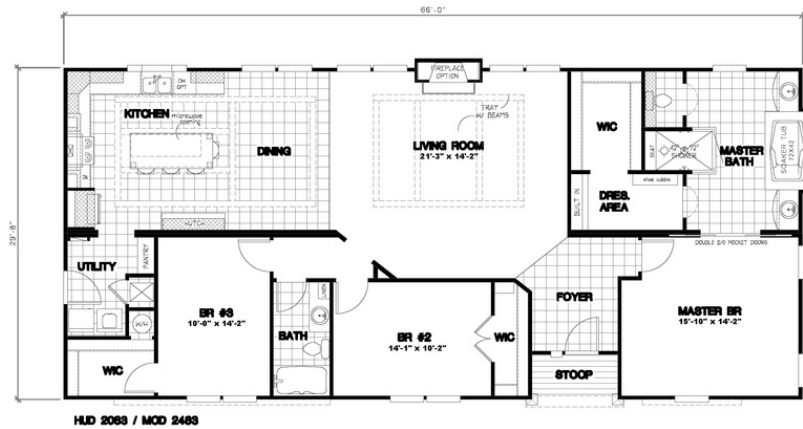

**Santa Fe** Model number: 58FRE32663EM18

**3 beds • 2 baths • 2112 sq.ft. • 32' width • 66' depth**

Our home building facilities invest in continuous product and process improvements. Plans, dimensions, features, materials, specifications and availability are subject to change without notice or obligation. Renderings and floor plans are representative likenesses of our homes and may differ from the actual homes. We invite you to tour a Home Center near you and inspect the highest value in quality housing available or call (336) 249-7041 to speak with a Home Consultant. Copyright 2017, CMH. All rights reserved.

## Santa Fe Model number: 58FRE32663EM18

**3 beds • 2 baths • 2112 sq.ft. • 32' width • 66' depth**

Our home building facilities invest in continuous product and process improvements. Plans, dimensions, features, materials, specifications and availability are subject to change without notice or obligation. Renderings and floor plans are representative likenesses of our homes and may differ from the actual homes. We invite you to tour a Home Center near you and inspect the highest value in quality housing available or call (336) 249-7041 to speak with a Home Consultant. Copyright 2017, CMH. All rights reserved.