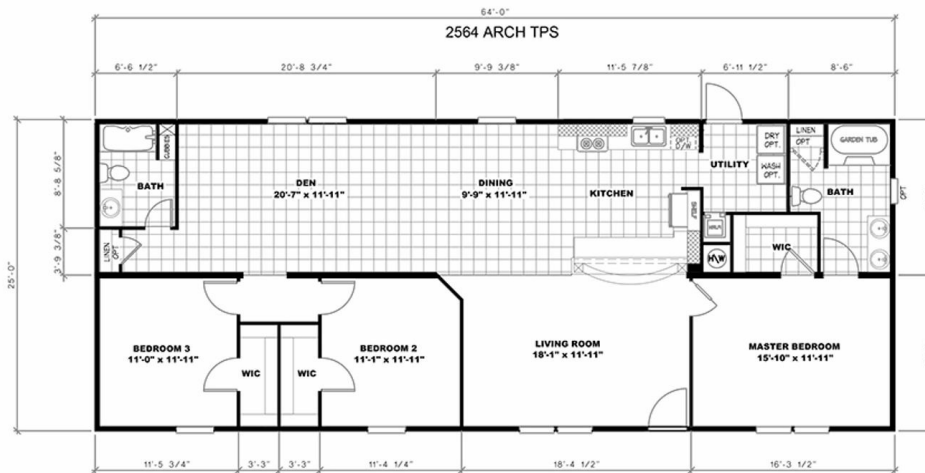

2564 64X25 CK3+2 TPS MOD

2564 64X25 CK3+2 TPS MOD Model number: 58TPS25644AM20

4 beds • 2 baths • 1600 sq.ft. • 25' width • 64' depth

Our home building facilities invest in continuous product and process improvements. Plans, dimensions, features, materials, specifications and availability are subject to change without notice or obligation. Renderings and floor plans are representative likenesses of our homes and may differ from the actual homes. We invite you to tour a Home Center near you and inspect the highest value in quality housing available or call (336) 249-7041 to speak with a Home Consultant. Copyright 2017, CMH. All rights reserved.