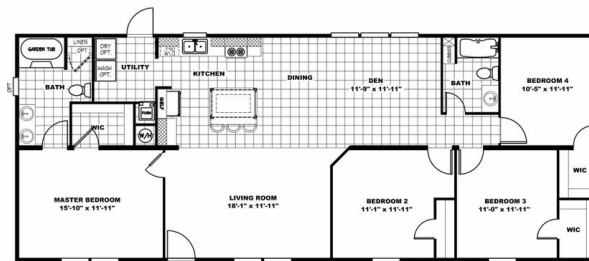

2563 64X25 CK3+2 TPS MOD

2563 64X25 CK3+2 TPS MOD Model number: 58TPS25644BM20

4 beds • 2 baths • 1600 sq.ft. • 25' width • 64' depth

Our home building facilities invest in continuous product and process improvements. Plans, dimensions, features, materials, specifications and availability are subject to change without notice or obligation. Renderings and floor plans are representative likenesses of our homes and may differ from the actual homes. We invite you to tour a Home Center near you and inspect the highest value in quality housing available or call (336) 249-7041 to speak with a Home Consultant. Copyright 2017, CMH. All rights reserved.