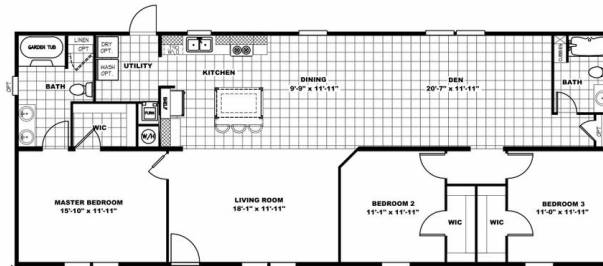

2563 64X25 CK3+2 TPS MOD

2563 64X25 CK3+2 TPS MOD Model number: 58TPS25644BM20

4 beds • 2 baths • 1600 sq.ft. • 25' width • 64' depth

Our home building facilities invest in continuous product and process improvements. Plans, dimensions, features, materials, specifications and availability are subject to change without notice or obligation. Renderings and floor plans are representative likenesses of our homes and may differ from the actual homes. We invite you to tour a Home Center near you and inspect the highest value in quality housing available or call (336) 249-7041 to speak with a Home Consultant. Copyright 2017, CMH. All rights reserved.