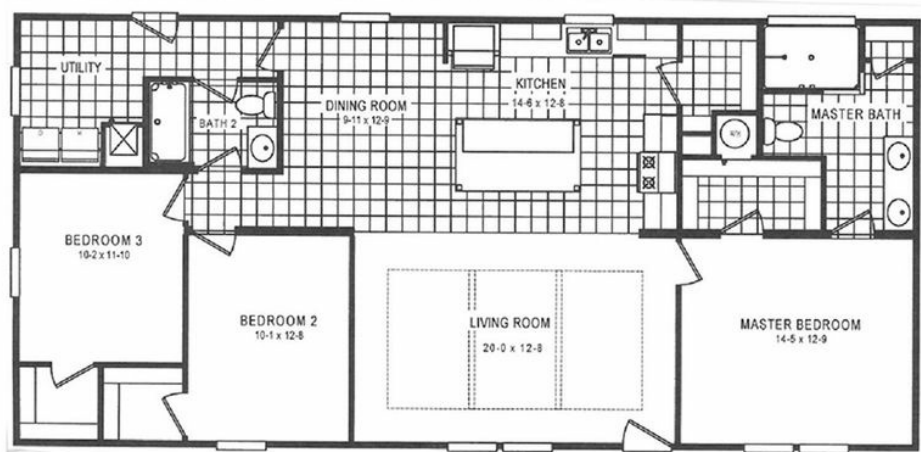

Carolina Model number: 58CAR28563AH19

3 beds • 2 baths • 1568 sq.ft. • 28' width • 56' depth

Our home building facilities invest in continuous product and process improvements. Plans, dimensions, features, materials, specifications and availability are subject to change without notice or obligation. Renderings and floor plans are representative likenesses of our homes and may differ from the actual homes. We invite you to tour a Home Center near you and inspect the highest value in quality housing available or call (336) 249-7041 to speak with a Home Consultant. Copyright 2017, CMH. All rights reserved.