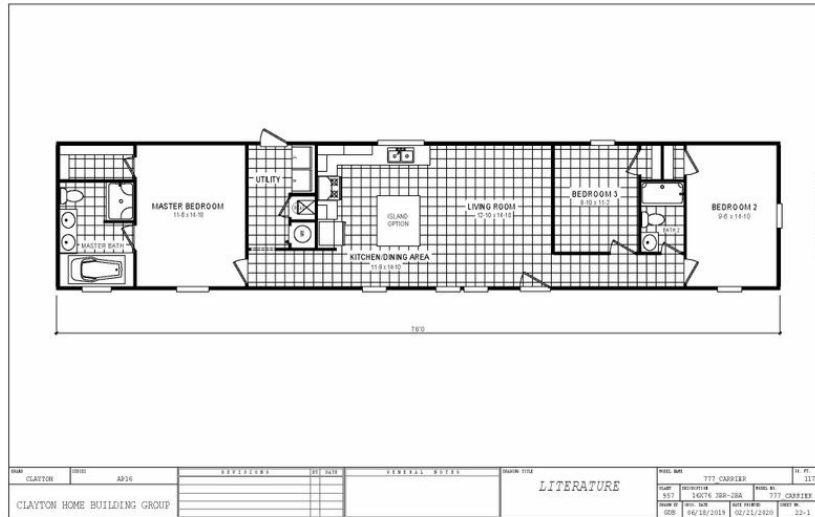

### 777 "COOL BREEZE" 7616

Model number: 57CBZ16763AH20

3 beds • 2 baths • 1216 sq.ft. • 16' width • 76' depth

Our home building facilities invest in continuous product and process improvements. Plans, dimensions, features, materials, specifications and availability are subject to change without notice or obligation. Renderings and floor plans are representative likenesses of our homes and may differ from the actual homes. We invite you to tour a Home Center near you and inspect the highest value in quality housing available or call (336) 249-7041 to speak with a Home Consultant. Copyright 2017, CMH. All rights reserved.

## 777 "COOL BREEZE" 7616 Model number: 57CBZ16763AH20

**3 beds • 2 baths • 1216 sq.ft. • 16' width • 76' depth**

Our home building facilities invest in continuous product and process improvements. Plans, dimensions, features, materials, specifications and availability are subject to change without notice or obligation. Renderings and floor plans are representative likenesses of our homes and may differ from the actual homes. We invite you to tour a Home Center near you and inspect the highest value in quality housing available or call (336) 249-7041 to speak with a Home Consultant. Copyright 2017, CMH. All rights reserved.